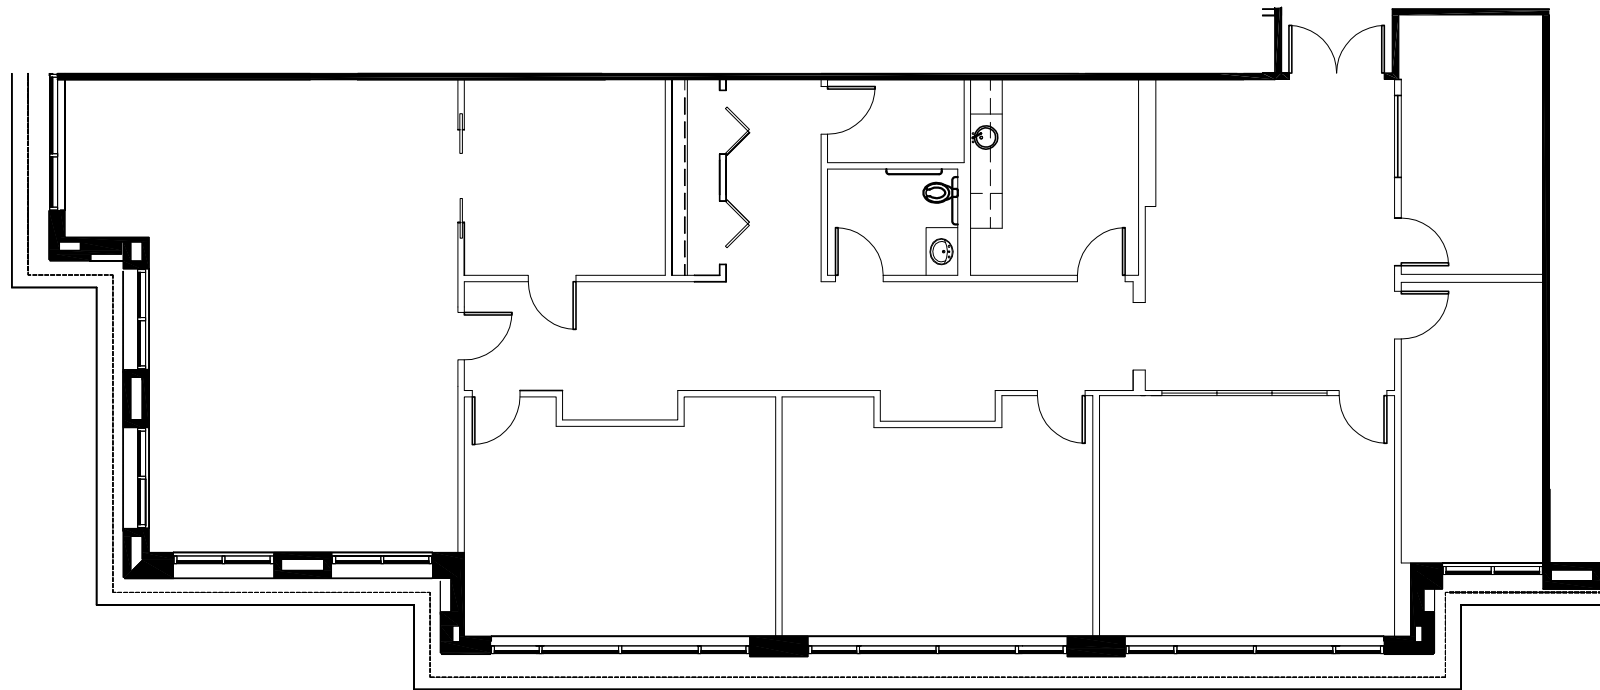

Key Plan

NELSON Two Buckhead Plaza • Suite 355 • 3,721 RSF

Available Suite