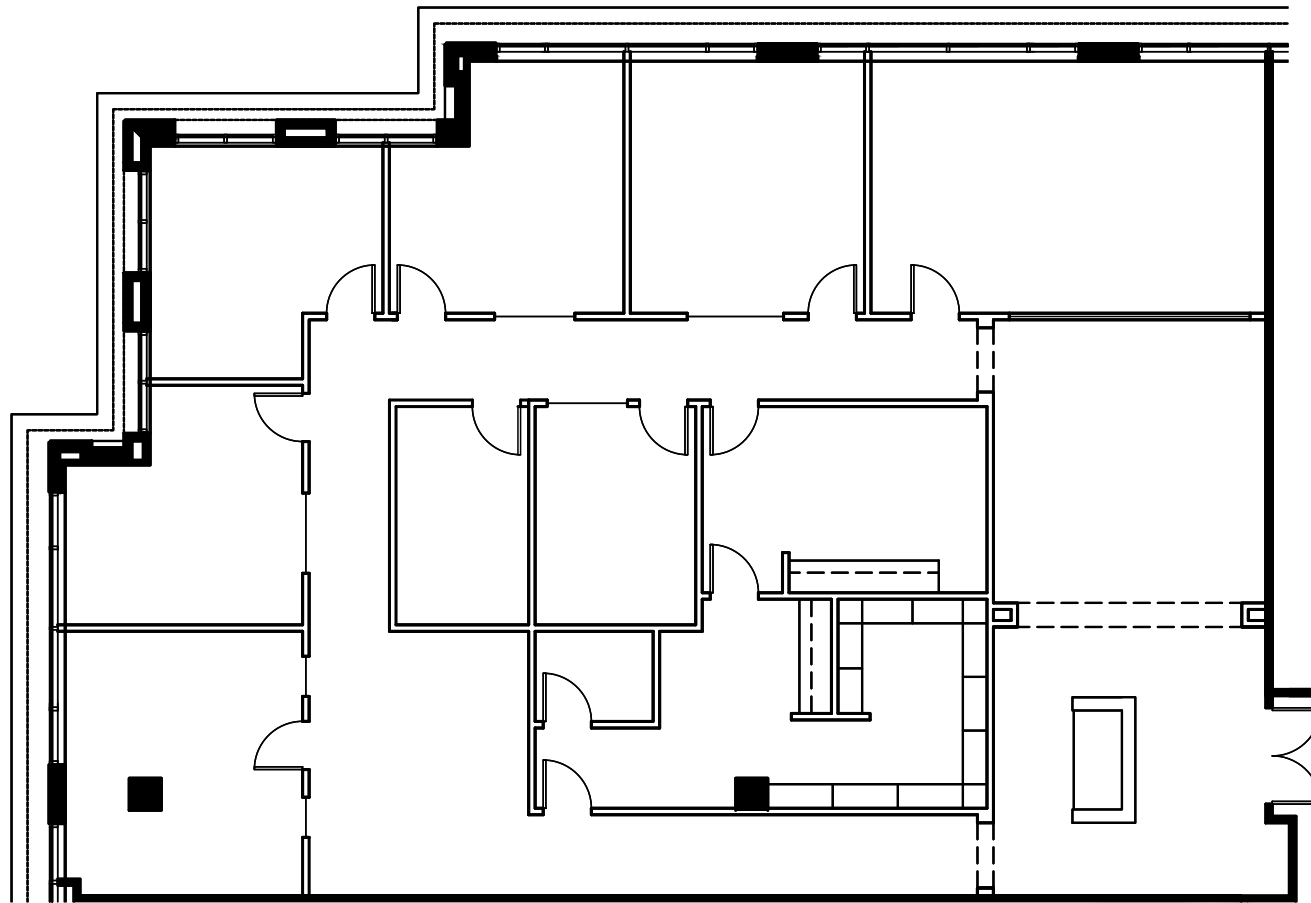

Key Plan

*This suite has not been field surveyed by VeenendaalCave, Inc.

Two Buckhead Plaza • Suite 360 • 4,336 RSF

Available Suite Diagram